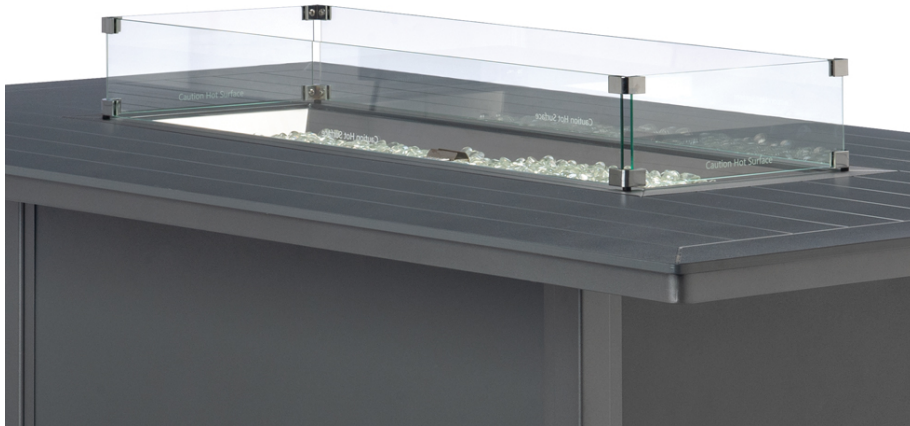

## MGP TOP FIRE TABLES 16" X 46" RECTANGULAR TEMPERED GLASS SURROUND

### Specifications

<b>Item Number</b>	6F20GLS
<b>Frame Type</b>	Not Applicable / None
<b>Overall Width</b>	16 in
<b>Overall Depth</b>	46 in
<b>Packaged Weight</b>	11 lbs
<b>Product Weight</b>	8 lbs
<b>Carton Cube</b>	.7 ft3
<b>UPS-able</b>	Yes
<b>Assembly Required</b>	Yes
<b>Pack Count</b>	1