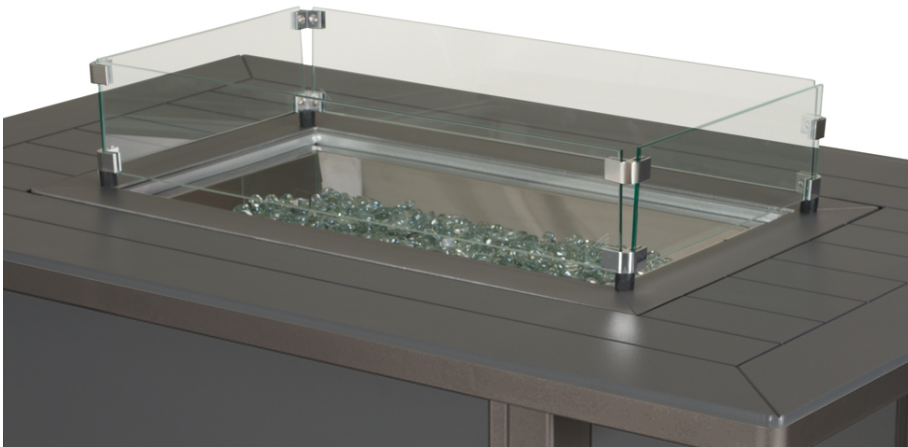

MGP TOP FIRE TABLES 16" X 32" RECTANGULAR TEMPERED GLASS SURROUND

Specifications

| | |
|--------------------------|-----------------------|
| Item Number | 4F10GLS |
| Frame Type | Not Applicable / None |
| Overall Width | 16 in |
| Overall Depth | 29 in |
| Packaged Weight | 11 lbs |
| Product Weight | 8 lbs |
| Carton Cube | .7 ft3 |
| UPS-able | Yes |
| Assembly Required | Yes |
| Pack Count | 1 |