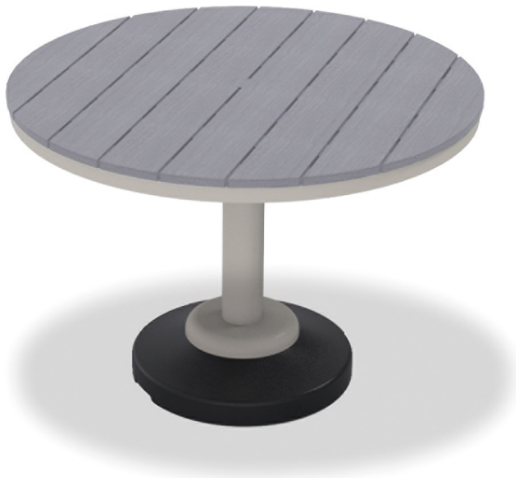

RUSTIC POLYMER TOP TABLES

42" ROUND DINING HEIGHT 80 LB PEDESTAL TABLE W/ HOLE

Table Top

Item Number	T120
Frame Type	Tubular Aluminum / MGP
Retail Warranty	3 years
Contract Warranty	3 years
Packaged Weight	30 lbs
Carton Cube	4.9 ft3
UPS-able	No
Assembly Required	Yes
Pack Count	1

Table Base

Item Number	2P20BAS
Frame Type	Tubular Aluminum
Retail Warranty	15 years
Contract Warranty	3 years
Overall Height	28.5 in
Packaged Weight	98 lbs
Carton Cube	4.1 ft3
UPS-able	Yes
Assembly Required	Yes
Pack Count	1