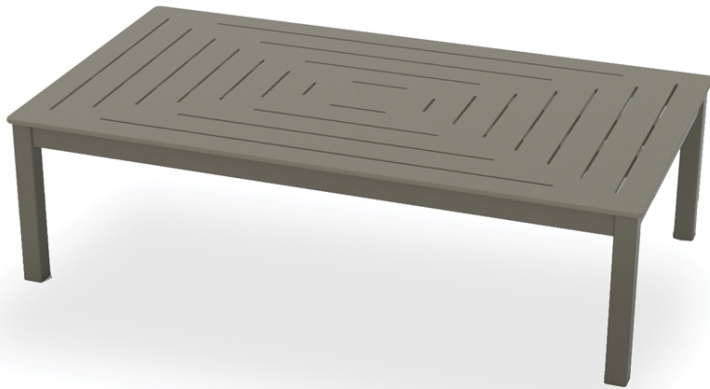

MGP TOP TABLES - DASH

36 X 64 RECTANGULAR COFFEE HEIGHT PARSON TABLE W/ HOLE

Table Top

Item Number	TM30
Frame Type	Tubular Aluminum / MGP
Retail Warranty	3 years
Contract Warranty	3 years
Packaged Weight	64.5 lbs
Carton Cube	5.6 ft ³
UPS-able	No
Assembly Required	Yes
Pack Count	1

Table Base

Item Number	8M00LEG
Frame Type	Tubular Aluminum
Retail Warranty	15 years
Contract Warranty	3 years
Overall Height	18 in
Packaged Weight	6.34 lbs
Carton Cube	.4 ft ³
UPS-able	Yes
Assembly Required	Yes
Pack Count	1