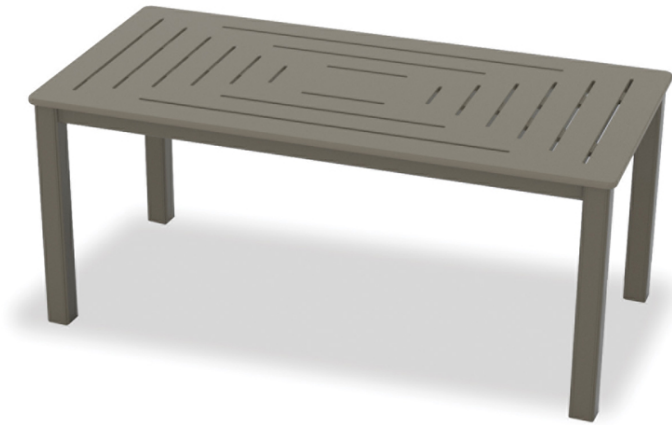

## MGP TOP TABLES - DASH 21" X 42" COFFEE TABLE

### Specifications

<b>Item Number</b>	50W0
<b>Frame Type</b>	Tubular Aluminum / MGP
<b>Retail Warranty</b>	15 years
<b>Contract Warranty</b>	3 years
<b>Overall Height</b>	18 in
<b>Packaged Weight</b>	30 lbs
<b>Carton Cube</b>	10 ft3
<b>UPS-able</b>	Yes
<b>Assembly Required</b>	No
<b>Pack Count</b>	1