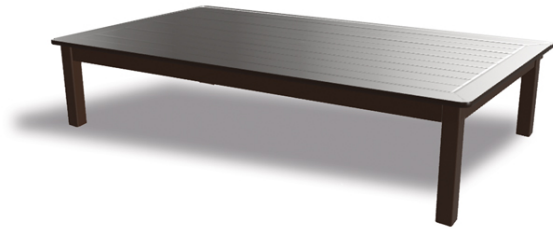

MGP TOP TABLES - SLAT

36 X 64 RECTANGULAR COFFEE HEIGHT PARSON TABLE W/ HOLE

Table Top

Item Number	TM30
Frame Type	Marine Grade Polymer
Retail Warranty	3 years
Contract Warranty	3 years
Packaged Weight	64.49 lbs
Carton Cube	5.6 ft ³
UPS-able	No
Assembly Required	Yes
Pack Count	1

Table Base

Item Number	8M00LEG
Frame Type	Tubular Aluminum
Retail Warranty	15 years
Contract Warranty	3 years
Overall Height	18 in
Packaged Weight	6.34 lbs
Carton Cube	.4 ft ³
UPS-able	Yes
Assembly Required	Yes
Pack Count	1